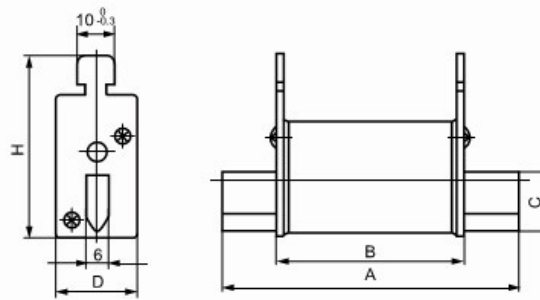

Table 4 (cont.)

| Cat. No. | Models |            | Cross-reference |            | Rated voltage (V) | Rated current (A) | Dimensions/size (mm) |       |      |    |    | Weight (g) |      |       |
|----------|--------|------------|-----------------|------------|-------------------|-------------------|----------------------|-------|------|----|----|------------|------|-------|
|          | MIRO   | gG(Normal) | aR(Fast)        | gG(Normal) |                   |                   | aR(Fast)             | Sizes | Fig. | A  | B  |            | C    | D     |
| 0410     | RO30A  | RS30A      | NT00C           | -          | 500/690           | 4~100             | 000                  | 4.6   | 78   | 49 | 15 | 21         | 48   | 123   |
| 0411     | RO30B  | RS30B      | NT00C           | -          | 500/690           | 4~100             | 000                  | 4.6   | 78   | 49 | 15 | 21         | 48   | 117   |
| 0412     | RO30C  | RS30C      | 3NA3            | 3NE18..    | 500/690           | 10~100            | 000                  | 4.6   | 78   | 49 | 15 | 21         | 52.5 | 132   |
| 0413     | RO31A  | RS31A      | PH00            | -          | 500/690           | 10~160            | 00                   | 4.6   | 78   | 49 | 15 | 30         | 53   | 178.5 |
| 0414     | RO31B  | RS31B      | NT0             | 3NE41..    | 500/1140          | 6~160             | 0                    | 4.6   | 125  | 68 | 15 | 29         | 61.5 | 278   |
| 0415     | RO31C  | RS31C      | NT1             | -          | 500/690           | 32~200            | 1                    | 4.6   | 135  | 68 | 20 | 29         | 61.5 | 293.5 |